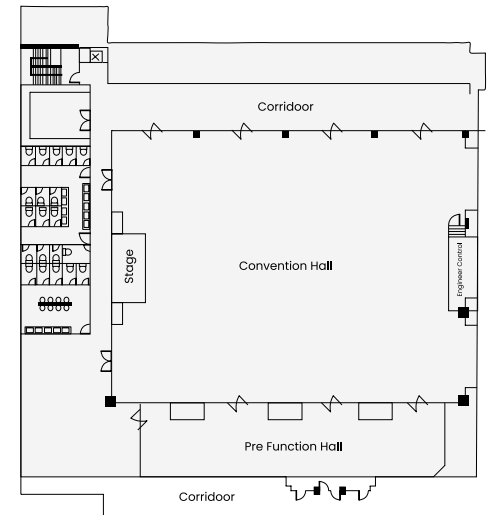

ROOM	DIMENSIONS (M.)	CEILING HEIGHT (M.)	MEETING CONFIGURATIONS						
			 Banquet	 Cocktail	 Buffet	 U-Shape	 Classroom	 Theater	 Boardroom
Pattana Convention Hall	24.4 x 32	3.3	500	1,000	500	180	450	750	-
The Tee A	16.2 x 17.78	3.3	300	450	300	80	180	500	-
The Tee B	10.86 x 15.36	3.3	100	180	100	60	80	150	-
The Ace A	14.23 x 10.36	3.3	90	100	80	30	60	80	-
The Ace B	5.62 x 10.86	3.3	30	30	20	15	20	40	-
The Ace C	5.84 x 10.86	3.3	30	30	20	15	20	40	-
The Nine A	12.2 x 7.3	3.3	50	40	40	35	40	60	-
The Nine B	5.6 x 9.25	3.3	30	-	30	10	15	20	-
The Nine C	-	-	-	-	-	-	-	-	6
The Par	11.67 x 6.8	3.2	50	40	40	20	28	50	-
The Play	-	-	-	-	-	-	-	-	10
The Game	-	-	-	-	-	-	-	-	18
Pattana Stadium	-	-	-	-	-	-	-	-	7,000
A Slice	Multi-purpose indoor function room								
Piazza	Outdoor space								

- Meeting equipment:**
- Registration table
 - Stage
 - LCD projector
 - Floral decorations
 - Sound system
 - Flip chart
 - Microphone
 - Backdrop lettering

CONVENTION HALL

Convention Hall with dimensions up to 24.4 x 32 x 3.3 m. offers incredible versatility for large-scale events, festivals, concerts, and unforgettable celebrations. The Convention Hall can accommodate up to 750 guests

THE ACE

The Ace with the dimensions up to 14.23 x 10.36 x 3.3 m. offers for every occasion arrangement from Theatre to Classroom Reception type. The Ace can accommodate up to 90 guests

THE TEE

The Tee with the dimensions up to 16.2 x 17.78 x 3.3 m. offers for every occasion arrangement from Theatre to Cocktail Reception type. The Tee can accommodate up to 500 guests

THE NINE

The Nine with the dimensions up to 12.2 x 7.3 x 3.3 m. offers for every occasion arrangement from U-Shape to Theater Reception type. The Nine can accommodate up to 60 guests

THE PAR

The Par with the dimensions up to 11.67 x 6.8 x 3.2 m. offers for every occasion arrangement from U-Shape to Theater Reception type. The Par can accommodate up to 50 guests