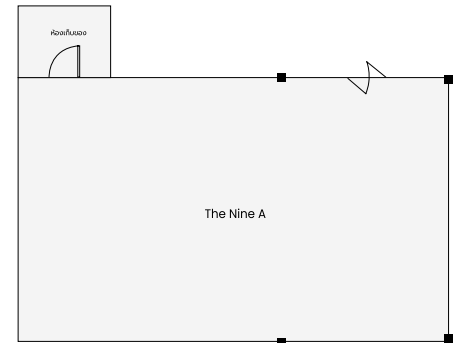

ROOM	DIMENSIONS (M.)	CEILING HEIGHT (M.)	MEETING CONFIGURATIONS						
			 Banquet	 Cocktail	 Buffet	 U-Shape	 Classroom	 Theater	 Boardroom
Pattana Convention Hall	24.4 x 32	3.3	500	1,000	500	180	450	750	-
The Tee A	16.2 x 17.78	3.3	300	450	300	80	180	500	-
The Tee B	10.86 x 15.36	3.3	100	180	100	60	80	150	-
The Ace A	14.23 x 10.36	3.3	90	100	80	30	60	80	-
The Ace B	5.62 x 10.86	3.3	30	30	20	15	20	40	-
The Ace C	5.84 x 10.86	3.3	30	30	20	15	20	40	-
The Nine A	12.2 x 7.3	3.3	50	40	40	35	40	60	-
The Nine B	5.6 x 9.25	3.3	30	-	30	10	15	20	-
The Nine C	-	-	-	-	-	-	-	-	6
The Par	11.67 x 6.8	3.2	50	40	40	20	28	50	-
The Play	-	-	-	-	-	-	-	-	10
The Game	-	-	-	-	-	-	-	-	18
Pattana Stadium	-	-	-	-	-	-	-	-	7,000
A Slice	Multi-purpose indoor function room								
Piazza	Outdoor space								

- Meeting equipment:**
- Registration table
 - Stage
 - LCD projector
 - Floral decorations
 - Sound system
 - Flip chart
 - Microphone
 - Backdrop lettering

CONVENTION HALL

Convention Hall with dimensions up to 24.4 x 32 x 3.3 m. offers incredible versatility for large-scale events, festivals, concerts, and unforgettable celebrations. The Convention Hall can accommodate up to 750 guests

THE ACE

The Ace with the dimensions up to 14.23 x 10.36 x 3.3 m. offers for every occasion arrangement from Theatre to Classroom Reception type. The Ace can accommodate up to 90 guests

THE TEE

The Tee with the dimensions up to 16.2 x 17.78 x 3.3 m. offers for every occasion arrangement from Theatre to Cocktail Reception type. The Tee can accommodate up to 500 guests

THE NINE

The Nine with the dimensions up to 12.2 x 7.3 x 3.3 m. offers for every occasion arrangement from U-Shape to Theater Reception type. The Nine can accommodate up to 60 guests

THE PAR

The Par with the dimensions up to 11.67 x 6.8 x 3.2 m. offers for every occasion arrangement from U-Shape to Theater Reception type. The Par can accommodate up to 50 guests