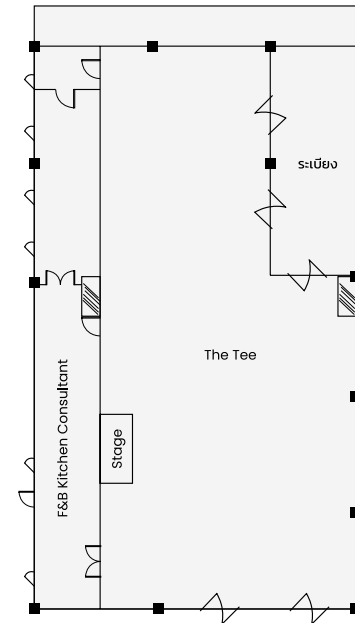

ROOM	DIMENSIONS (M.)	CEILING HEIGHT (M.)	MEETING CONFIGURATIONS						
			 Banquet	 Cocktail	 Buffet	 U-Shape	 Classroom	 Theater	 Boardroom
Pattana Convention Hall	24.4 x 32	3.3	500	1,000	500	180	450	750	-
The Tee A	16.2 x 17.78	3.3	300	450	300	80	180	500	-
The Tee B	10.86 x 15.36	3.3	100	180	100	60	80	150	-
The Ace A	14.23 x 10.36	3.3	90	100	80	30	60	80	-
The Ace B	5.62 x 10.86	3.3	30	30	20	15	20	40	-
The Ace C	5.84 x 10.86	3.3	30	30	20	15	20	40	-
The Nine A	12.2 x 7.3	3.3	50	40	40	35	40	60	-
The Nine B	5.6 x 9.25	3.3	30	-	30	10	15	20	-
The Nine C	-	-	-	-	-	-	-	-	6
The Par	11.67 x 6.8	3.2	50	40	40	20	28	50	-
The Play	-	-	-	-	-	-	-	-	10
The Game	-	-	-	-	-	-	-	-	18
Pattana Stadium	-	-	-	-	-	-	-	-	7,000
A Slice	Multi-purpose indoor function room								
Piazza	Outdoor space								

- Meeting equipment:**
- Registration table
 - Stage
 - LCD projector
 - Floral decorations
 - Sound system
 - Flip chart
 - Microphone
 - Backdrop lettering

CONVENTION HALL

Convention Hall with dimensions up to 24.4 x 32 x 3.3 m. offers incredible versatility for large-scale events, festivals, concerts, and unforgettable celebrations. The Convention Hall can accommodate up to 750 guests

THE ACE

The Ace with the dimensions up to 14.23 x 10.36 x 3.3 m. offers for every occasion arrangement from Theatre to Classroom Reception type. The Ace can accommodate up to 90 guests

THE TEE

The Tee with the dimensions up to 16.2 x 17.78 x 3.3 m. offers for every occasion arrangement from Theatre to Cocktail Reception type. The Tee can accommodate up to 500 guests

THE NINE

The Nine with the dimensions up to 12.2 x 7.3 x 3.3 m. offers for every occasion arrangement from U-Shape to Theater Reception type. The Nine can accommodate up to 60 guests

THE PAR

The Par with the dimensions up to 11.67 x 6.8 x 3.2 m. offers for every occasion arrangement from U-Shape to Theater Reception type. The Par can accommodate up to 50 guests