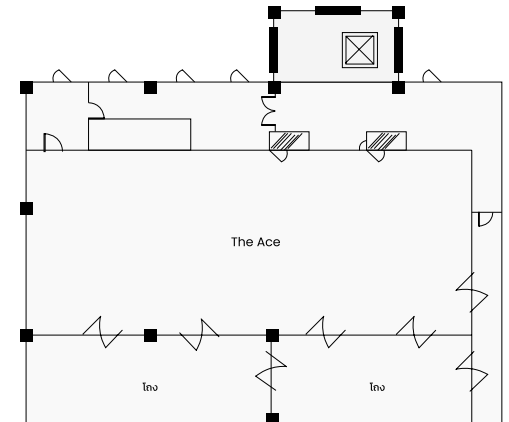

ROOM	DIMENSIONS (M.)	CEILING HEIGHT (M.)	MEETING CONFIGURATIONS						
			 Banquet	 Cocktail	 Buffet	 U-Shape	 Classroom	 Theater	 Boardroom
Pattana Convention Hall	24.4 x 32	3.3	500	1,000	500	180	450	750	-
The Tee A	16.2 x 17.78	3.3	300	450	300	80	180	500	-
The Tee B	10.86 x 15.36	3.3	100	180	100	60	80	150	-
The Ace A	14.23 x 10.36	3.3	90	100	80	30	60	80	-
The Ace B	5.62 x 10.86	3.3	30	30	20	15	20	40	-
The Ace C	5.84 x 10.86	3.3	30	30	20	15	20	40	-
The Nine A	12.2 x 7.3	3.3	50	40	40	35	40	60	-
The Nine B	5.6 x 9.25	3.3	30	-	30	10	15	20	-
The Nine C	-	-	-	-	-	-	-	-	6
The Par	11.67 x 6.8	3.2	50	40	40	20	28	50	-
The Play	-	-	-	-	-	-	-	-	10
The Game	-	-	-	-	-	-	-	-	18
Pattana Stadium	-	-	-	-	-	-	-	-	7,000
A Slice	Multi-purpose indoor function room								
Piazza	Outdoor space								

- Meeting equipment:**
- Registration table
 - Stage
 - LCD projector
 - Floral decorations
 - Sound system
 - Flip chart
 - Microphone
 - Backdrop lettering

CONVENTION HALL

Convention Hall with dimensions up to 24.4 x 32 x 3.3 m. offers incredible versatility for large-scale events, festivals, concerts, and unforgettable celebrations. The Convention Hall can accommodate up to 750 guests

THE ACE

The Ace with the dimensions up to 14.23 x 10.36 x 3.3 m. offers for every occasion arrangement from Theatre to Classroom Reception type. The Ace can accommodate up to 90 guests

THE TEE

The Tee with the dimensions up to 16.2 x 17.78 x 3.3 m. offers for every occasion arrangement from Theatre to Cocktail Reception type. The Tee can accommodate up to 500 guests

THE NINE

The Nine with the dimensions up to 12.2 x 7.3 x 3.3 m. offers for every occasion arrangement from U-Shape to Theater Reception type. The Nine can accommodate up to 60 guests

THE PAR

The Par with the dimensions up to 11.67 x 6.8 x 3.2 m. offers for every occasion arrangement from U-Shape to Theater Reception type. The Par can accommodate up to 50 guests