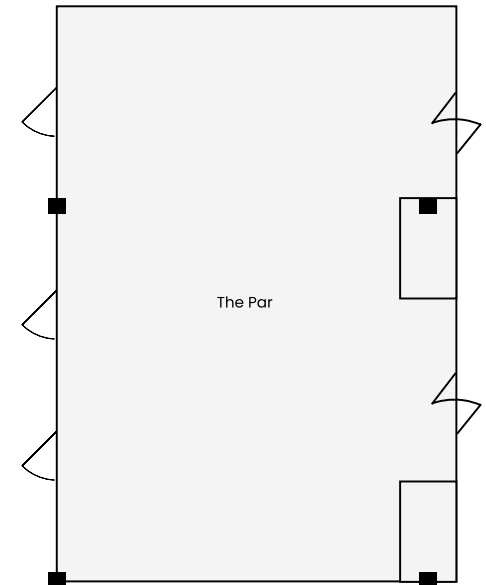

ROOM	DIMENSIONS (M.)	CEILING HEIGHT (M.)	MEETING CONFIGURATIONS						
			 Banquet	 Cocktail	 Buffet	 U-Shape	 Classroom	 Theater	 Boardroom
Pattana Convention Hall	24.4 x 32	3.3	500	1,000	500	180	450	750	-
The Tee A	16.2 x 17.78	3.3	300	450	300	80	180	500	-
The Tee B	10.86 x 15.36	3.3	100	180	100	60	80	150	-
The Ace A	14.23 x 10.36	3.3	90	100	80	30	60	80	-
The Ace B	5.62 x 10.86	3.3	30	30	20	15	20	40	-
The Ace C	5.84 x 10.86	3.3	30	30	20	15	20	40	-
The Nine A	12.2 x 7.3	3.3	50	40	40	35	40	60	-
The Nine B	5.6 x 9.25	3.3	30	-	30	10	15	20	-
The Nine C	-	-	-	-	-	-	-	-	6
The Par	11.67 x 6.8	3.2	50	40	40	20	28	50	-
The Play	-	-	-	-	-	-	-	-	10
The Game	-	-	-	-	-	-	-	-	18
Pattana Stadium	-	-	-	-	-	-	-	-	7,000
A Slice	Multi-purpose indoor function room								
Piazza	Outdoor space								

- Meeting equipment:**
- Registration table
 - Stage
 - LCD projector
 - Floral decorations
 - Sound system
 - Flip chart
 - Microphone
 - Backdrop lettering

CONVENTION HALL

Convention Hall with dimensions up to 24.4 x 32 x 3.3 m. offers incredible versatility for large-scale events, festivals, concerts, and unforgettable celebrations. The Convention Hall can accommodate up to 750 guests

THE ACE

The Ace with the dimensions up to 14.23 x 10.36 x 3.3 m. offers for every occasion arrangement from Theatre to Classroom Reception type. The Ace can accommodate up to 90 guests

THE TEE

The Tee with the dimensions up to 16.2 x 17.78 x 3.3 m. offers for every occasion arrangement from Theatre to Cocktail Reception type. The Tee can accommodate up to 500 guests

THE NINE

The Nine with the dimensions up to 12.2 x 7.3 x 3.3 m. offers for every occasion arrangement from U-Shape to Theater Reception type. The Nine can accommodate up to 60 guests

THE PAR

The Par with the dimensions up to 11.67 x 6.8 x 3.2 m. offers for every occasion arrangement from U-Shape to Theater Reception type. The Par can accommodate up to 50 guests